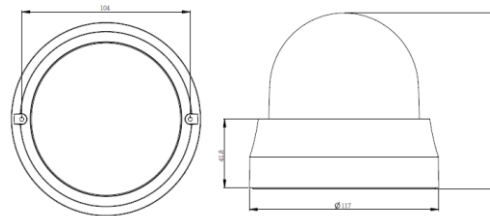

DynaHawk™ PM Series - Superior HDR Mini Dome IP Camera

Camera	P25D-M	P25V6-M	P25A-M	
Image Sensor	1/2.8" Sony Progressive CMOS	1/3" Progressive CMOS	1/1.8" Sony Progressive CMOS	
Effective Pixels	3M (2048x1536)	4M (2688x1520)	6M	
Minimum Illumination	0.04 lux	0.1 lux	0.04 lux	
Shutter Speed	0.002 lux	0.01 lux	0.002 lux	
S/N Ratio		1 ~ 1/10000 sec.	TBD	
Lens				
Lens	Motorized	Auto focus	Motorized	
Focal Length	3.9 mm	3.9 mm	3.9 mm	
F Number	F1.7	F1.2	F1.3 (Wide) ; F2.2 (Tele)	
FOV	107° (Wide); 36° (Tele)	107° (Wide); 38° (Tele)	109° (Wide); 33° (Tele) 91.61° (Wide); 34.29° (Tele) 109.1° (Wide); 35.2° (Tele) 114° (Wide); 50° (Tele)	
Operation				
Multiple Languages	English / French / German / Italian / Japanese / Korean / Portuguese / Russian / Simplified Chinese / Spanish / Traditional Chinese			
Image Setting	Iris Control	DC Iris / P-iris		
	Backlight Compensation	On / Off		
	White Balance	Auto / Manual / ATW / One Push		
	Noise Reduction	3D / 2D / Color		
	Wide Dynamic Range	Low / Middle / High / Off (w/ Motion Compensation)		
	Privacy Mask	Shutter WDR On / Off (120 dB)		
	Brightness	Gamma WDR On / Off		
	Exposure	On / Off		
	Sharpness	Manual		
	Contrast	Auto / Manual		
Event Setting	Saturation	Manual		
	Hue	Manual		
	Digital Zoom	Support		
	ICR	Auto / Day / Night		
	ICR + IR LED*	Auto / LED On / LED Off / Light Sensor / Day / Night		
Audio	Day/Night Threshold	Support		
	Motion Detection	By Schedule / On / Off		
	Tampering Alarm	By Schedule / On / Off		
Network	Network Failure Detection	By Schedule / On / Off		
	Audio Detection	On / Off		
Interface	Two-way Audio	Outdoor: Line in / Line Out		
	Compression	G.711 / G.726 / AAC / LPCM		
Video Streaming	Interface	RJ-45, 10/100 Ethernet		
	Video Compression	MJPEG / H.264 (MPEG-4 Part 10/AVC) Baseline / Main Profile / High Profile		
	Dual Streams	Normal Mode	H.264 3M (2048x1536) @25/30 fps + H.264 1080p @25/30 fps	H.264 5M (2592x1944) @25/30 fps + H.264 D1 @25/30 fps H.264 6M (3072x2048) @15 fps + H.264 1080p @15 fps
		HDR Mode	H.264 3M (2048x1536) @25/30 fps + H.264 D1 @25/30 fps	**H.264 4M (2688x1512) @25/30 fps + H.264 D1 @25/30 fps Note: One of the streamings (2M or under) can be set as MJPEG
	Quad Streams	Normal Mode	H.264 3M (2048x1536) @25/30 fps + H.264 1080p @25/30 fps + H.264 CIF @25/30 fps + H.264 CIF @25/30 fps	H.264 4M (2688x1512) @25/30 fps + H.264 720p @25/30 fps + H.264 VGA @25/30 fps + H.264 CIF @25/30 fps Note: One of the streamings (2M or under) can be set as MJPEG
		HDR Mode	H.264 3M (2048x1536) @25/30 fps + H.264 CIF @25/30 fps + H.264 CIF @25/30 fps	**H.264 4M (2688x1512) @25/30 fps + H.264 720p @25/30 fps + H.264 VGA @25/30 fps + H.264 CIF @25/30 fps
	Video Resolution	H.264	3M (2048x1536) / Full HD 1080P / SXGA / 720P / XGA / SVGA / D1 / VGA / CIF	4M (2688x1512 or 2560x1440) / Full HD 1080P / SXGA / 720P / XGA / SVGA / D1 / VGA / CIF
		MJPEG	Full HD 1080P / SXGA / 720P / XGA / SVGA / D1 / VGA / CIF	
	Protocol	IPV4/V6, TCP/IP, UDP, RTP, RTSP, HTTP, HTTPS, ICMP, FTP, SMTP, DHCP, PPPoE, UPnP, IGMP, SNMP, QoS, ONVIF		
	Security	Two-way Audio		
Alarm	Input	1 Set 5V 10KΩ pull up		
	Output	1 Set Photo Relay Output 300V DC/AC		
Audio	Line in	Max 6.2 Vpp for line signal Input impedance: 33KΩ		
	Microphone in	Max 1 Vpp for microphone Input impedance: 33KΩ		
Event Notification	HTTP / FTP / SMTP			
SD	microSDXC 64GB support			
Supported Web Browser	Internet Explorer (7.0+) / Firefox / Safari			
User Account	20			
Password Levels	User and Administrator			
Mechanical				
Built-in IR Illuminator*	Working Distance	up to 40 m		
	Wavelength	850 nm		
LED Indicator	Number of LEDs	8		
	Type	Power / ACT ; Status		
Connectors	Alarm	Indoor 4 of 8 Pin Terminal Block (Female)		
	Power	Outdoor 4 Pin Terminal Block (Male)		
	Ethernet	2 Pin Terminal Block (Male)		
	Analog Video	1.0 Vp-p / 75 Ω / BNC cable* (Installation purpose)		
Audio	Line In/Line Out	1.0 Vp-p / 75 Ω / BNC cable		
	3.5mm jack for mic/line	Line In/Line Out 3.5mm jack for mic/line Tip : signal/ bias, Ring : signal/ bias, Sleeve : ground		
General				
Start-Up Temperature	w/o Heater	-20°C ~ 55°C (-4° ~ 131°F)		
	w/Heater	powered by DC12V/AC24V/PoE: -40°C ~ 55°C (-40° ~ 131° F)		
Operating Temperature	w/o Heater	-30°C ~ 55°C (-22° ~ 131°F)		
	w/Heater	powered by DC12V/AC24V/PoE: -40°C ~ 55°C (-40° ~ 131° F)		
Humidity	10% ~ 90%, No Condensation			
Weatherproof Standard*	IP66			
Dimension	Ø 117 x 106.3 mm (Ø 4.6 x 4.2 in.)			
Weight	512 g (1.13 lb)			
Power Source	Operation(802.3af) System	DC 12V / AC 24V / PoE		
	Operation(802.3af) Others	DC 12V: 3.64W / AC 24V: 3.6W / PoE: 3.7W		
Power Consumption	Cold start (802.3af) Heater	Zoom/Motorized Lens: +0.55W / IR LED: +4W / Heater: +4W / ICR Switching: +0.5W / SD Card: +0.6W		
Regulatory	4W CE / FCC/RoHS			