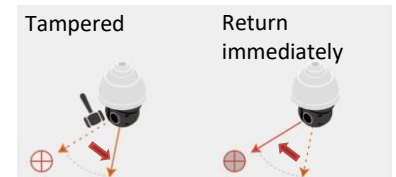

Servo Feedback

831 IR PTZ features Servo Feedback technology. When encountering external force, such as vandalism, or environmental vibration, the PTZ can return immediately to its original position.