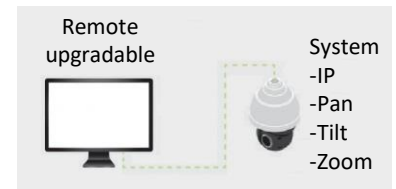

All Systems (P/T/Z/IP) are Remote Upgradable

831 IR PTZ is remote upgradable for its software systems, including IP system, pan, tilt and zoom block. With this feature, the maintenance costs can be greatly reduced and new features can be added instantly.